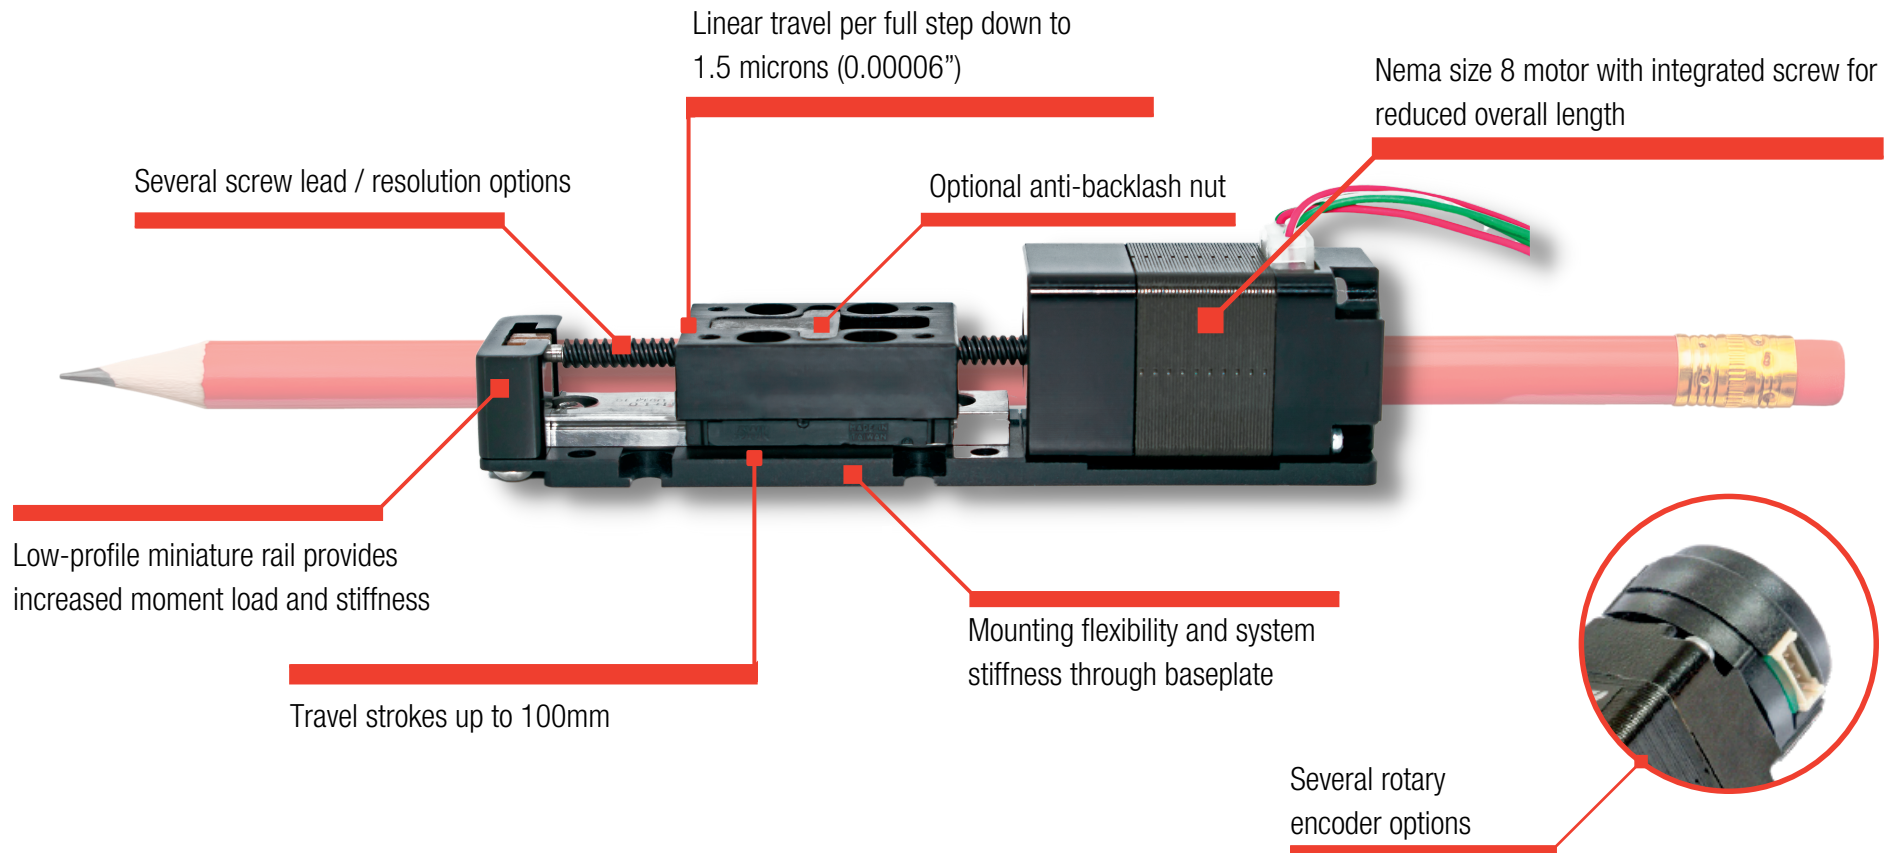

MiniStage

Small is big, in advanced automation!

The MiniStage combines core HKP hybrid actuator and lead screw technology with the guidance and load handling capacities of a recirculating ball bearing profile rail.